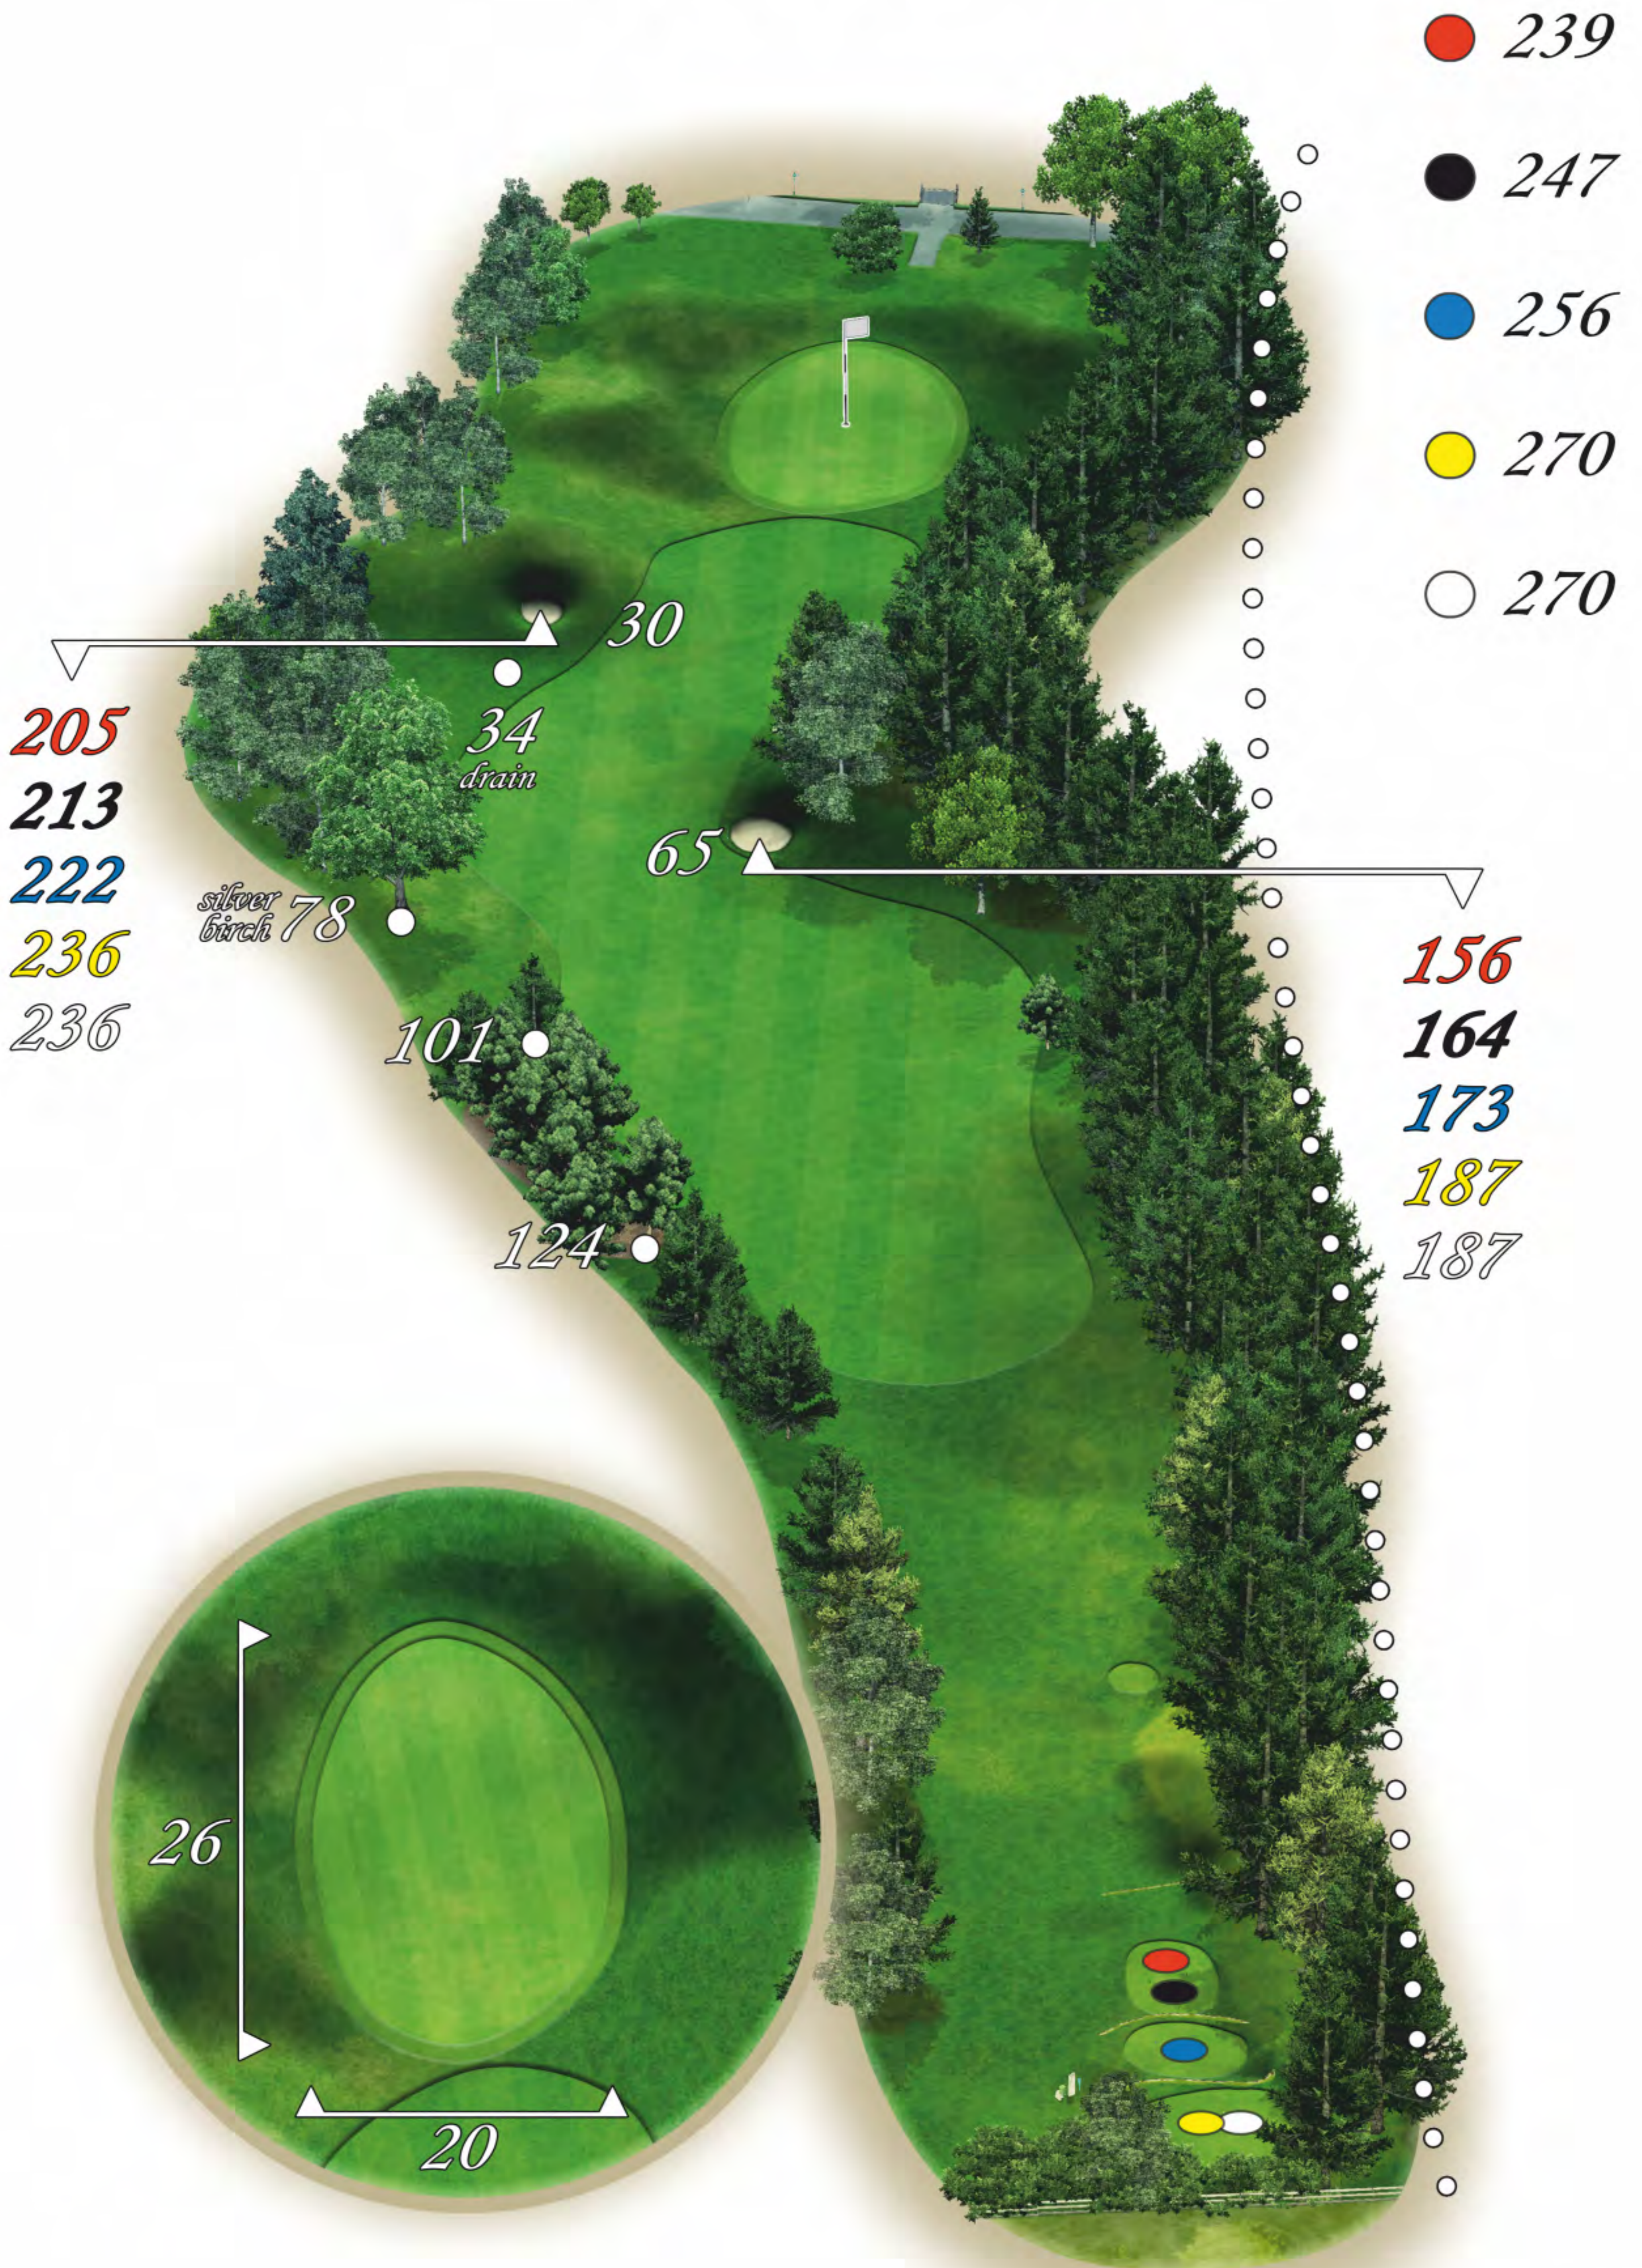

1st

Par 4

HCP 13

"Ted Pfeiffer Hole"

designed by Bernhard Langer

2nd Par 4 HCP 17

"Alba Drive"

3rd

Par 5

HCP 15

"Blutahorn"

designed by Bernhard Langer

4th

Par 3

HCP 11

"Dachstein"

● 115

● 124

● 124

● 142

○ 161

designed by Bernhard Langer

5th

Par 5

259

280

167

187

200

200

221

35