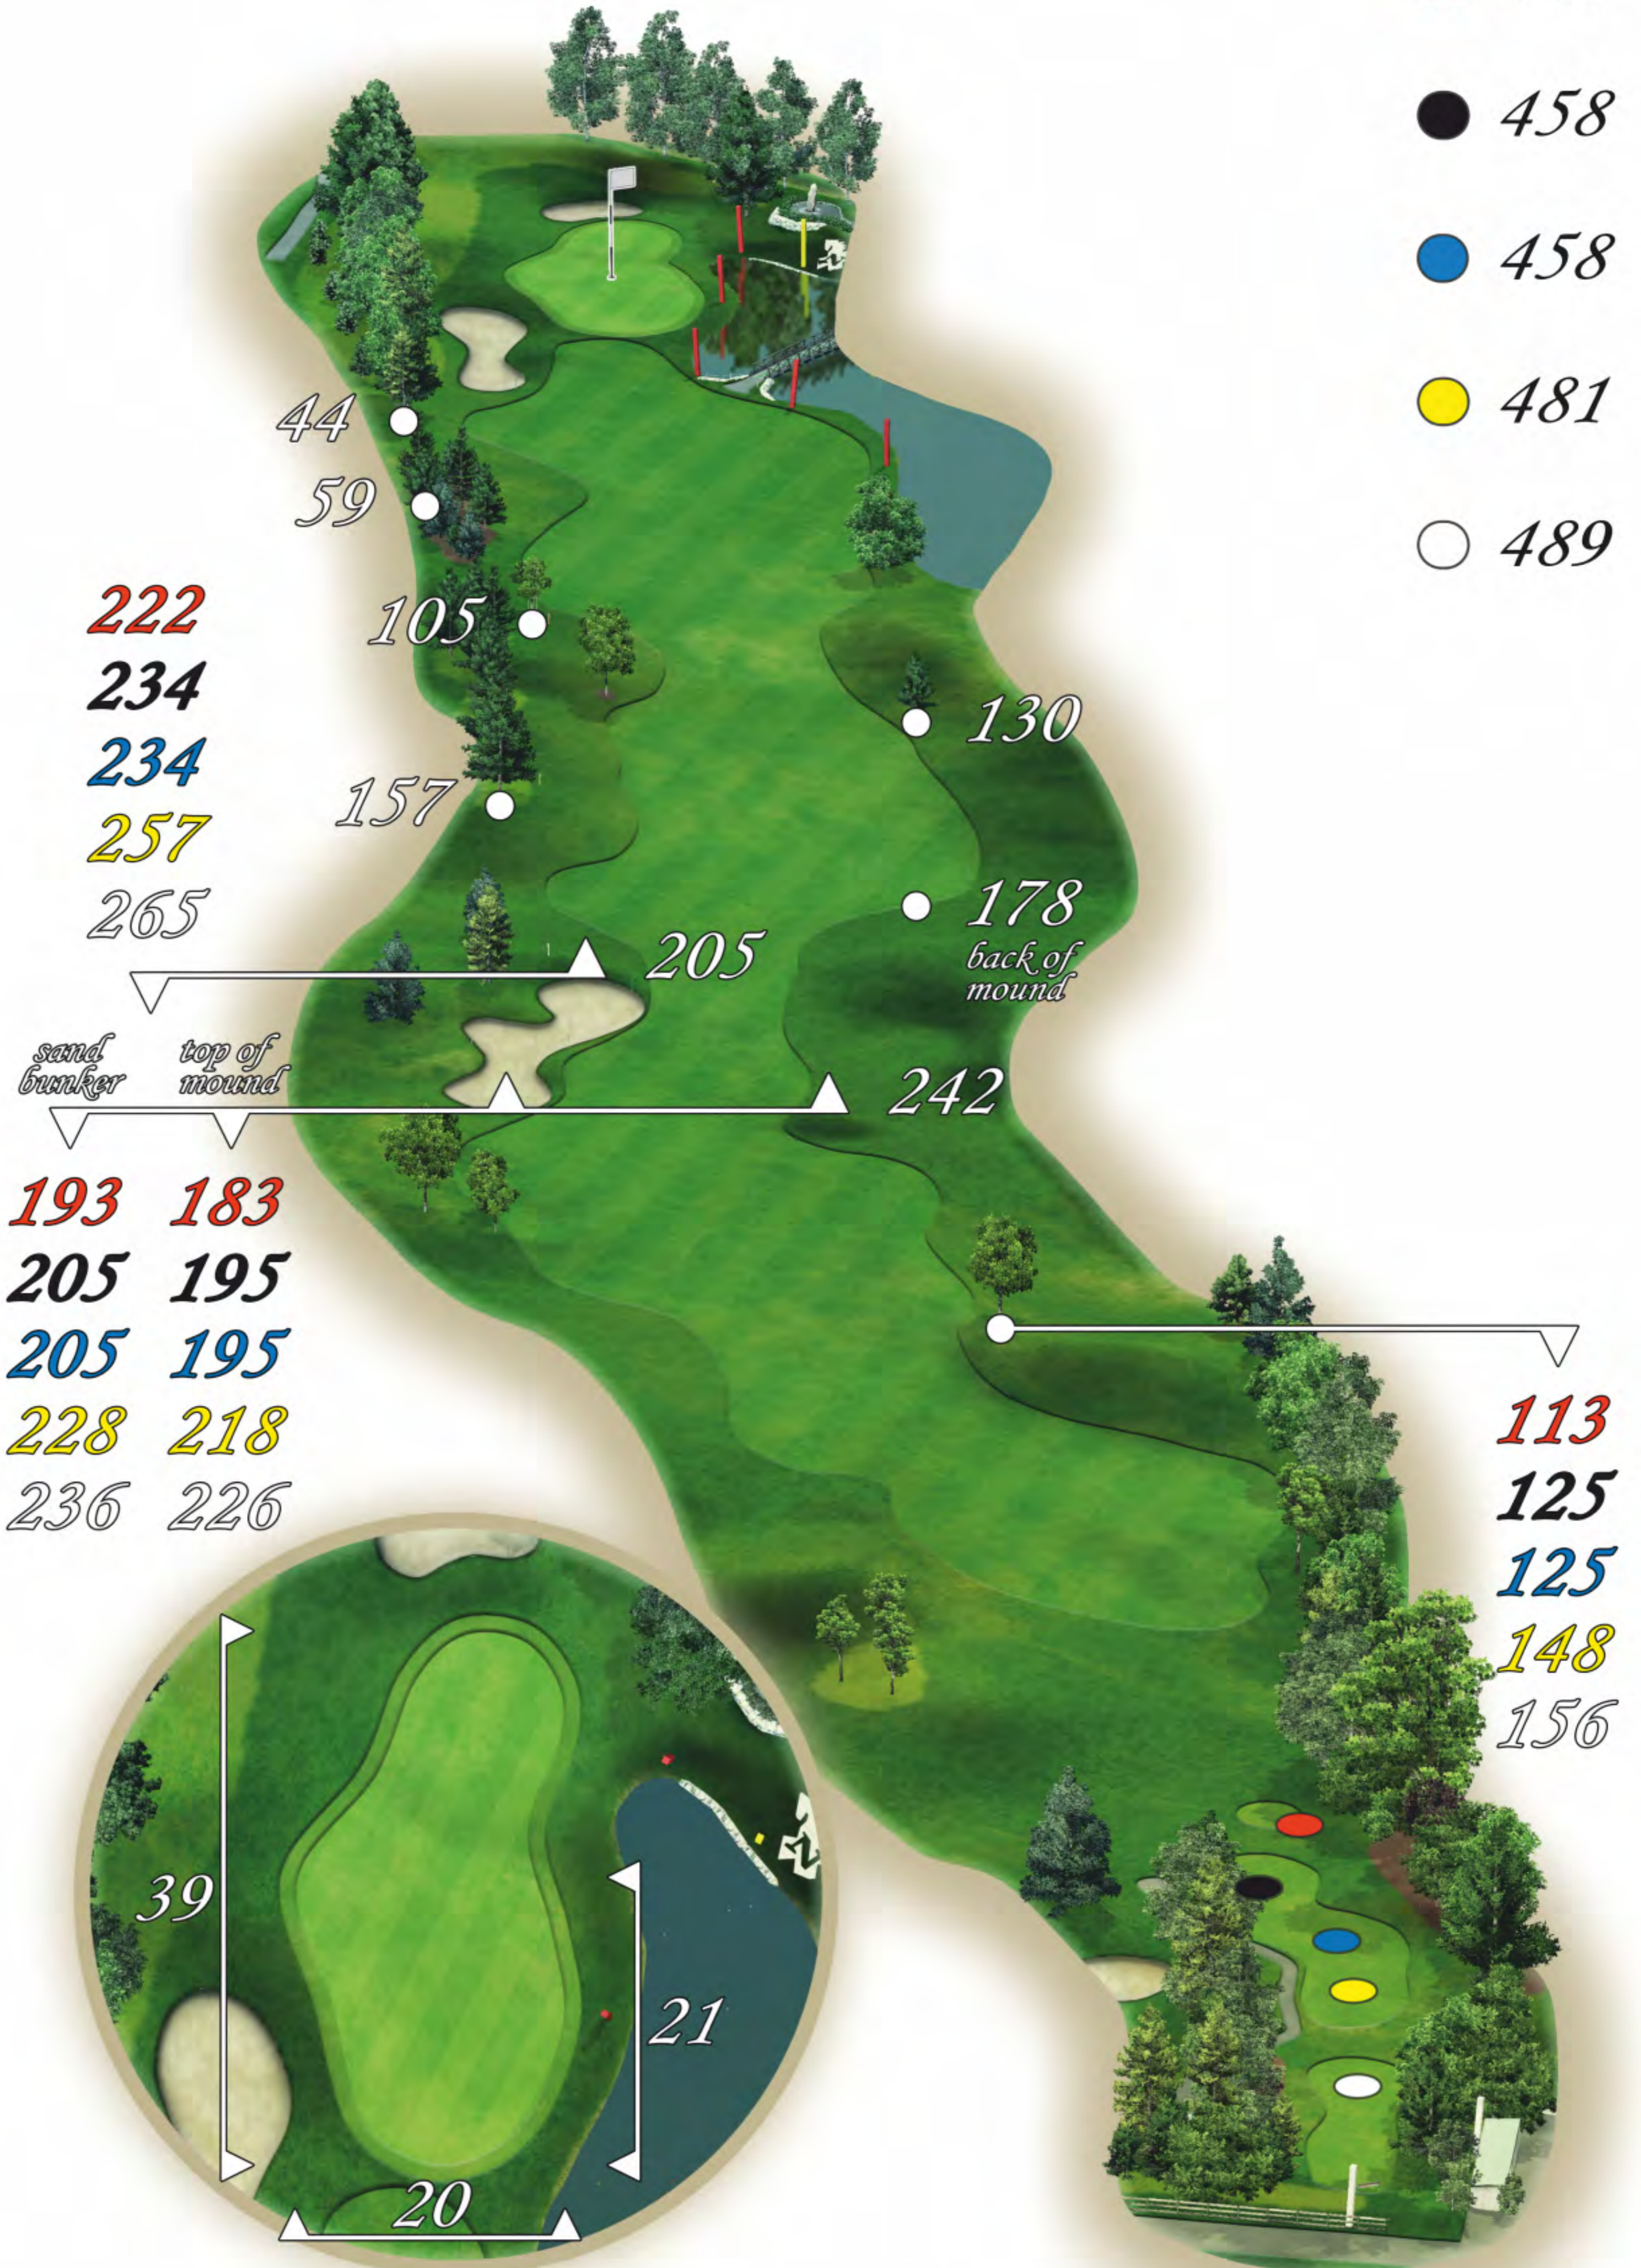

5th

Par 5

HCP 3

"Hauser Kaibling"

- 446
- 458
- 458
- 481
- 489

designed by Bernhard Langer