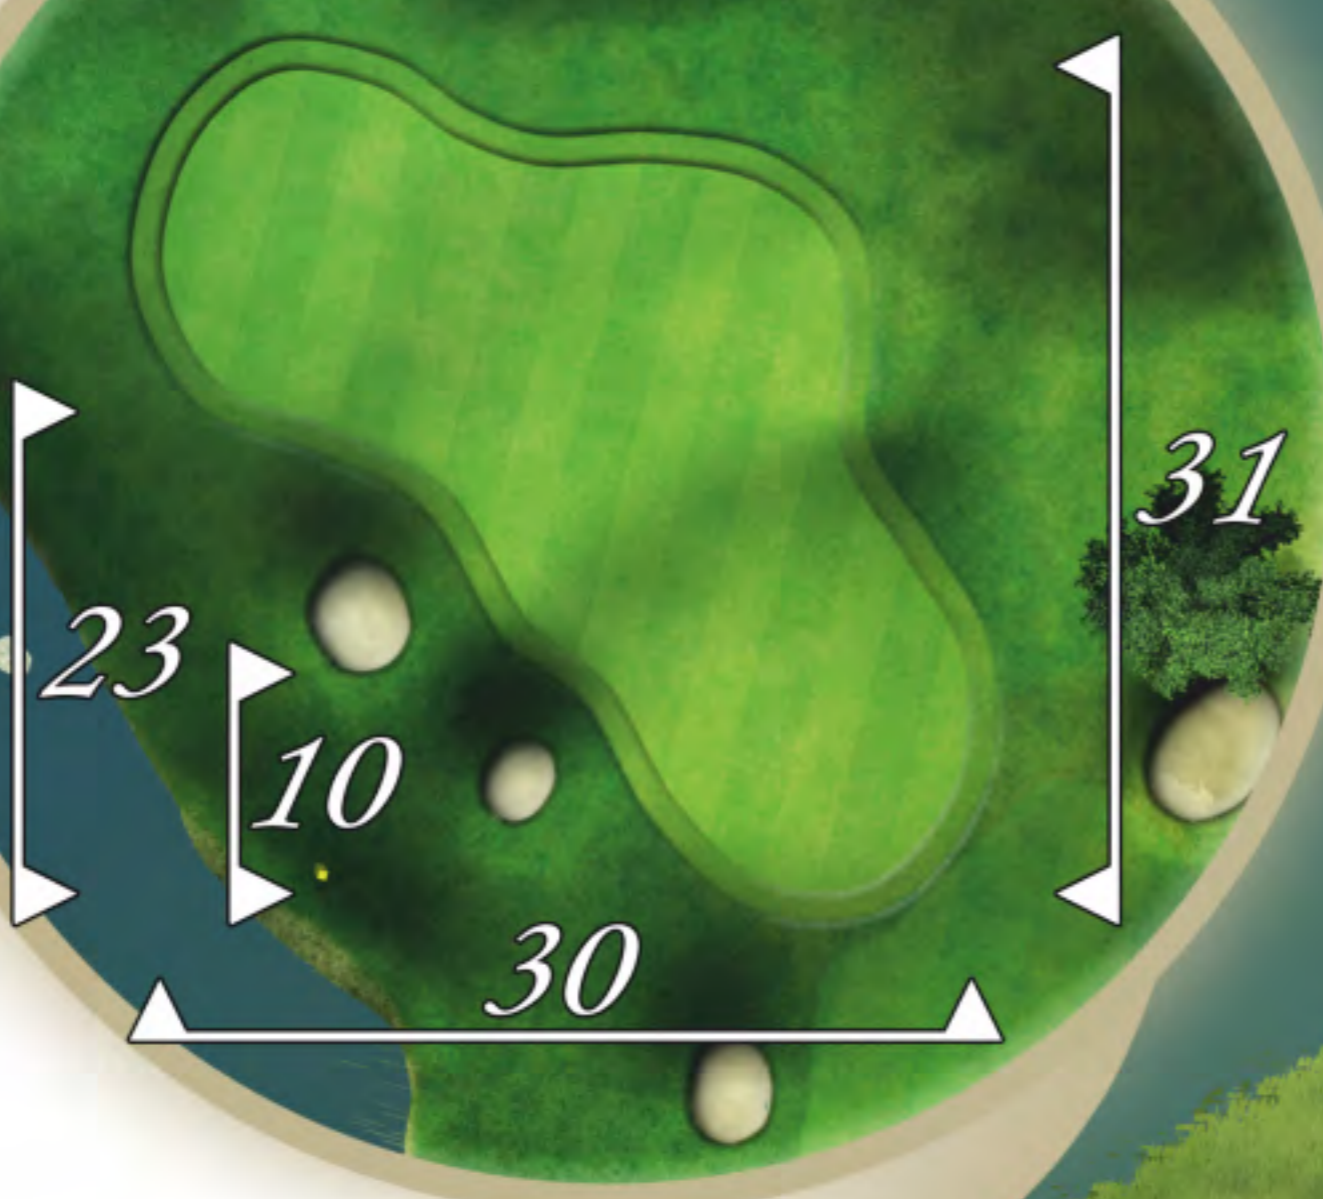

15th Par 3 HCP 8

"Insta Bloc Waterfront"

● 102

● 133

● 149

● 161

○ 186

88
119
135
147
172

designed by Bernhard Langer

16th Par 5 HCP 12

"Sand Drive"

● 417

● 441

● 441

● 458

○ 479